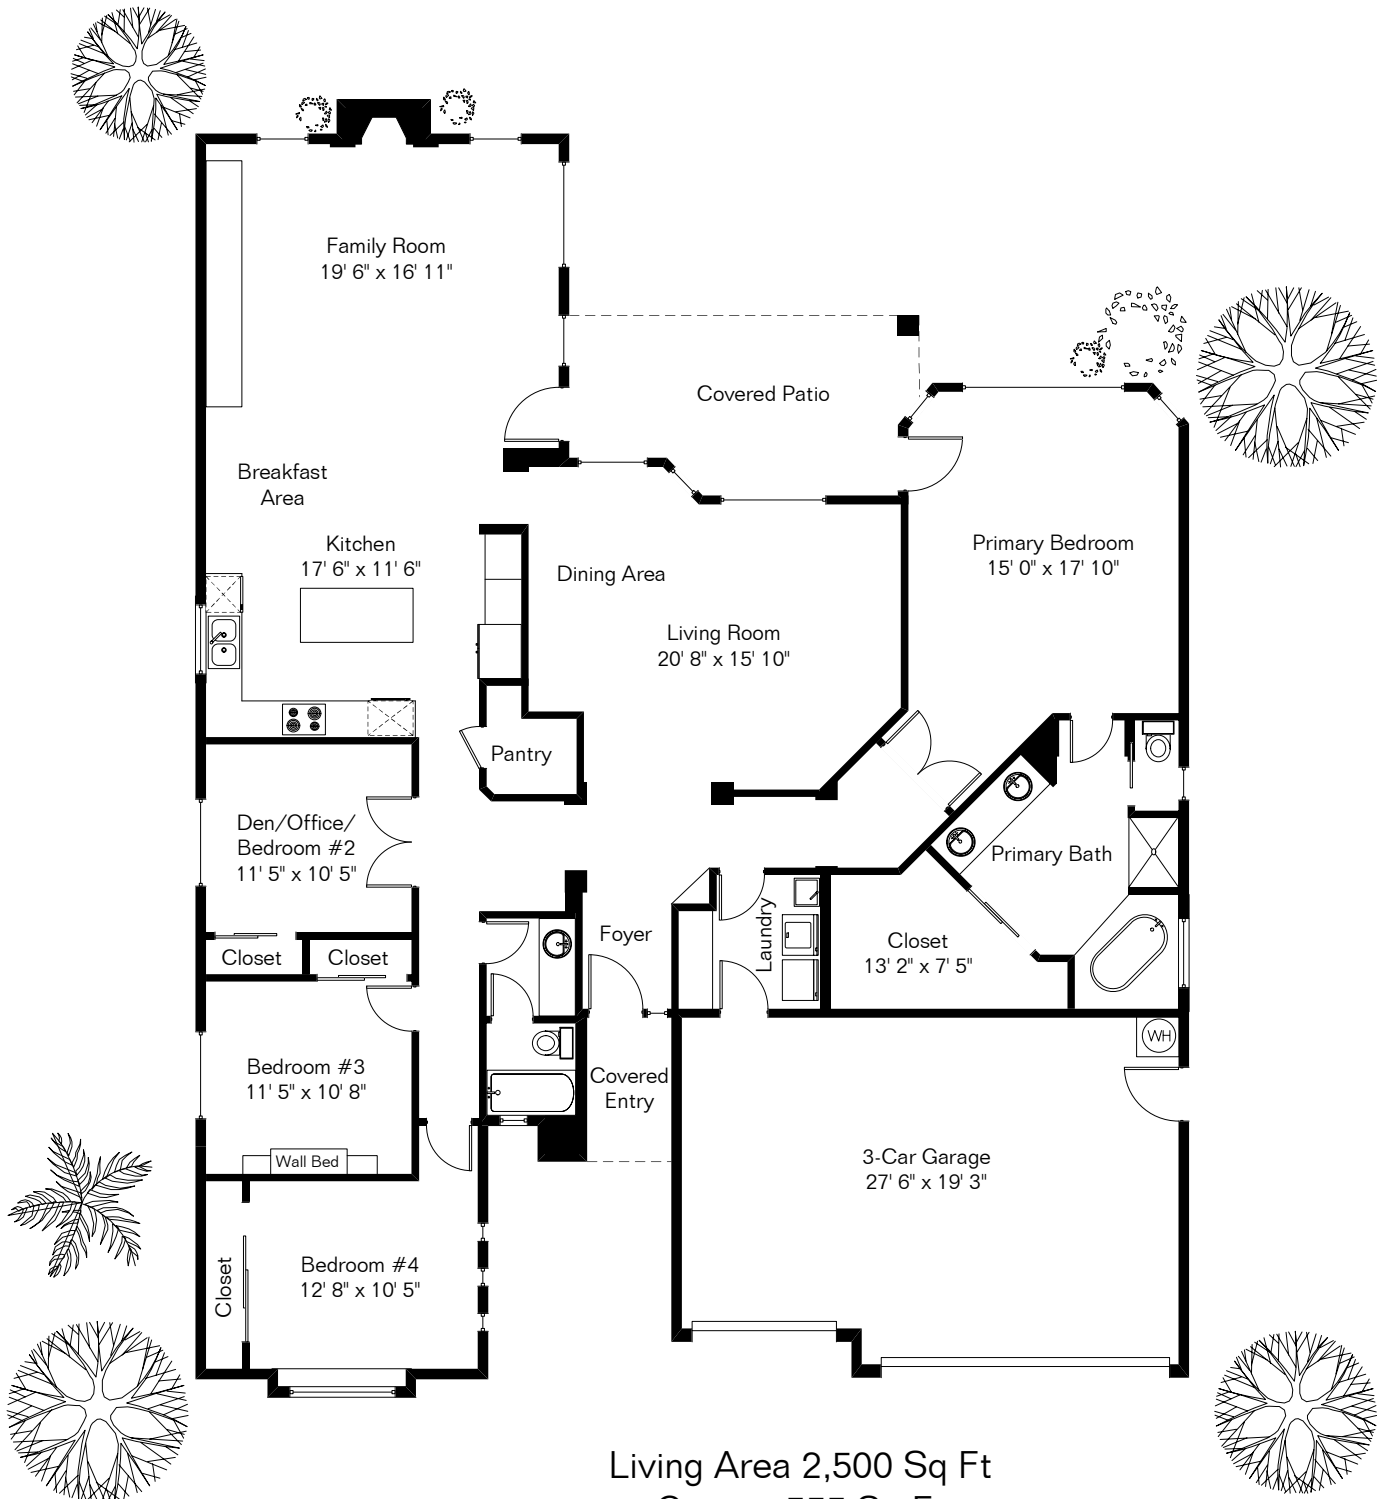

The square footages and room size information are deemed to be reliable but are not guaranteed and should be independently verified. This drawing is for marketing purposes only.

# 11438 N Mountain Breeze Dr

Grill  
Area

Living Area 2,500 Sq Ft  
Garage 555 Sq Ft

Site Visit August 2023

Copyright 2023 Floor Plans First! LLC  
All Rights Reserved.

Floor Plans *First!*  
See the Floor Plan First™  
FloorPlansFirst.com™  
(520) 881-1500